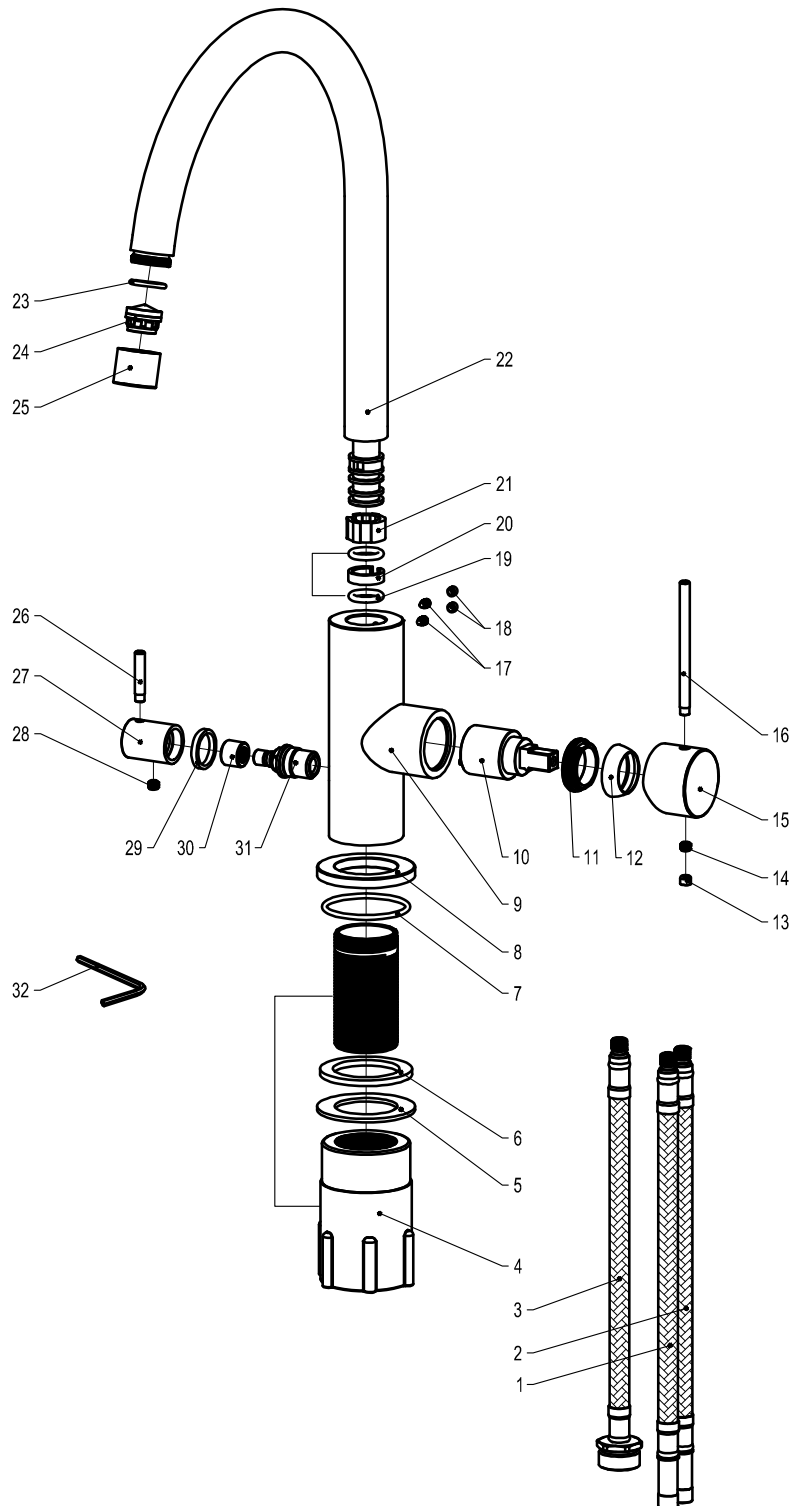

- 1 Flexible hose
- 2 Flexible hose
- 3 Flexible hose
- 4 Fixing bushing
- 5 Washer
- 6 Washer
- 7 O ring
- 8 Base
- 9 Body
- 10 Cartridge
- 11 Screw nut
- 12 Cover ring
- 13 Rubber
- 14 Inner hex screw
- 15 Handle base
- 16 Handle bar
- 17 Inner hex screw
- 18 Rubber
- 19 O ring
- 20 Rubber
- 21 Rubber
- 22 Spout
- 23 O ring
- 24 Aerator
- 25 Aerator Cover
- 26 Handle bar
- 27 Handle base
- 28 Inner hex screw
- 29 Rubber
- 30 Splined hub
- 31 Cartridge
- 32 Wrench

Steel Equip Shadow D

Art no: 30128 RSK: 8311211

SCANDTAP®
BATHROOM CONCEPTS

Scandtap AB, Olofsdalsvägen 21, 302 41 Halmstad, Sweden
info@scandtap.com, www.scandtap.com